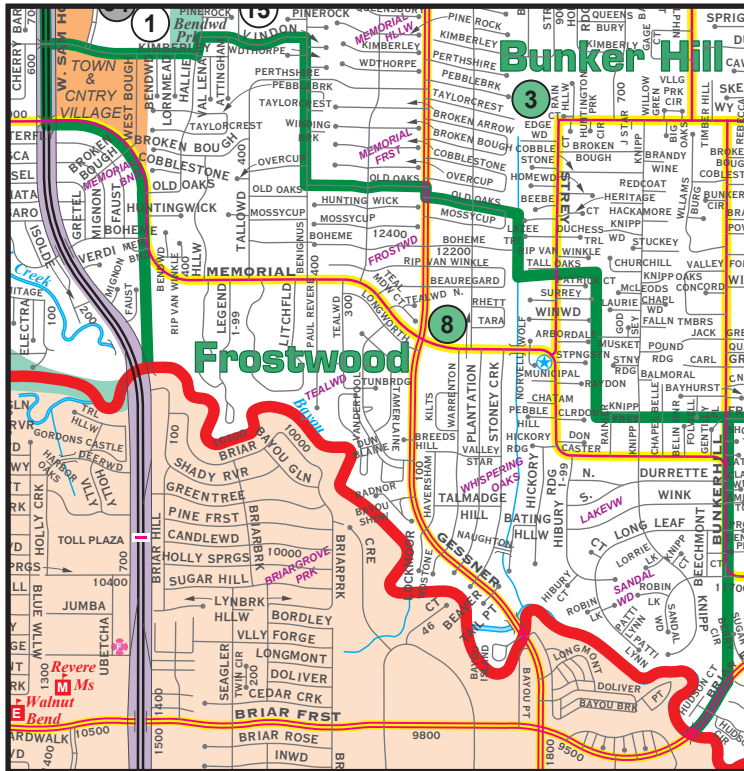

Frostwood Elementary

Spring Branch Independent School District

Inspiring minds. Shaping lives.

© KEY MAPS, INC™ 2010- Permit #570

12214 Memorial - Houston 77024
 713-251-5700