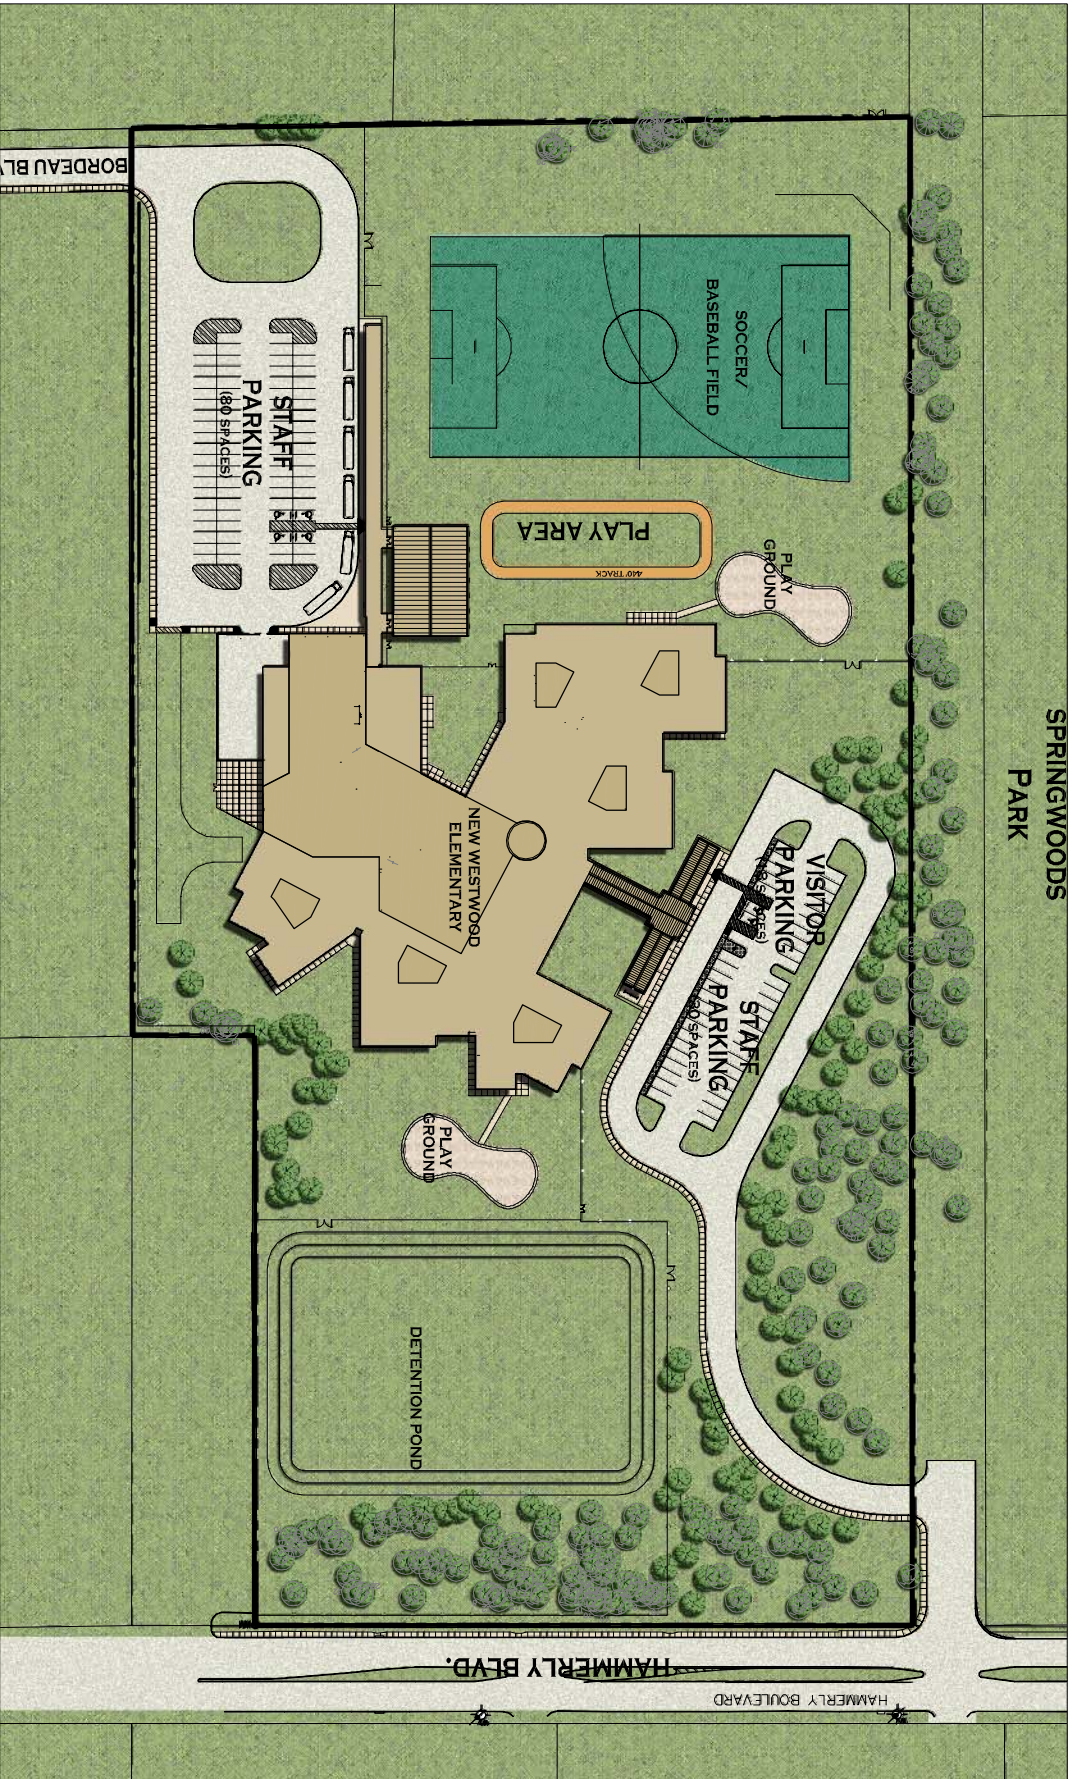

NEW WESTWOOD ELEMENTARY SCHOOL MAIN ENTRY

SPRING BRANCH INDEPENDENT SCHOOL DISTRICT

NEW WESTWOOD ELEMENTARY SCHOOL

SPRING BRANCH INDEPENDENT SCHOOL DISTRICT

CURRENT SITE PLAN

0 40 80 160 FT